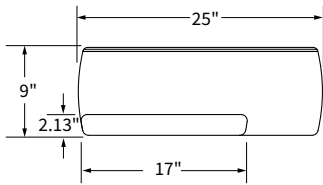

### Keyboard arm:

- System includes Pinnacle S2S keyboard arm
- Adjusts from 16" above to 6" below work surface
- No knob/no lever Lift-n-Lock height adjustment
- 30° tilt range: -20° +10°
- Smooth nylon glide track
- Meets ANSI/BIFMA X5.5 standards
- Fully stores on 22" track
- Exceeds front of track 3" on 17" track

### Dimensions