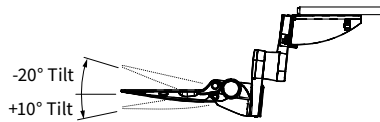

### Keyboard arm:

- System includes Pinnacle S2S keyboard arm
- Adjusts from 16" above to 6" below work surface
- No knob/no lever Lift-n-Lock height adjustment
- 30° tilt range: -20° +10°
- Smooth nylon glide track
- Meets ANSI/BIFMA X5.5 standards
- Fully stores on 22" track
- Exceeds front of track 3" on 17" track

### Dimensions