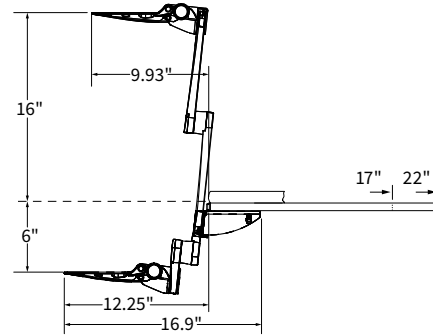

*22 inches of height range makes it easy to transform from standing to seated height.*

*Conveniently stows under 30" worksurface.*

### Keyboard arm:

- System includes Pinnacle S2S keyboard arm
- Adjusts from 16" above to 6" below work surface
- No knob/no lever Lift-n-Lock height adjustment
- 30° tilt range: -20° +10°
- Smooth nylon glide track
- Meets ANSI/BIFMA X5.5 standards
- Fully stores on 22" track
- Exceeds front of track 3" on 17" track

### Dimensions