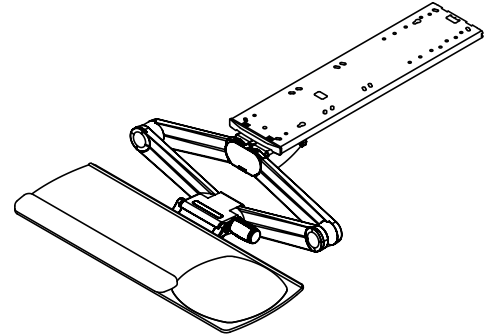

S2S COMPACT PLATFORM

S2S Compact System

Keyboard & mouse platform:

- Sized for compact keyboards less than 6" deep
- UltraThin™ .25" solid phenolic construction
- Includes palm support
- Right/Left reversible
- Available in black

Keyboard arm:

- System includes Pinnacle S2S keyboard arm
- Adjusts from 16" above to 6" below work surface
- No knob/no lever Lift-n-Lock height adjustment
- 30° tilt range: -20° +10°
- Smooth nylon glide track
- Meets ANSI/BIFMA X5.5 standards
- Fully stores on 22" track
- Exceeds front of track 3" on 17" track