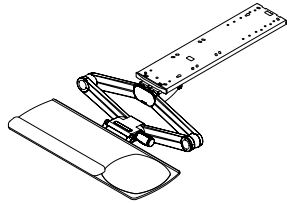

S2S Compact System

Track Length	Model #	Weight	US $ List	CAN $ List
17"	2472-17	18	$487	$624
22"	2472-22	20	$502	$644

Accessories:

Mouse Palm Support	2120-25	1	$39	$50

Replacement Parts:

Keyboard Palm Support	AKP-KPS-17-25	1	$51	$65
Mouse Surface	AKP-MS-STD	1	$17	$22
Hardware Kit	AKP-HDWR-ULT	1	$10	$13
Mouse Surface	AKP-MS-STD	1	$17	$22
Hardware Kit	AKP-HDWR-ULT	1	$10	$13