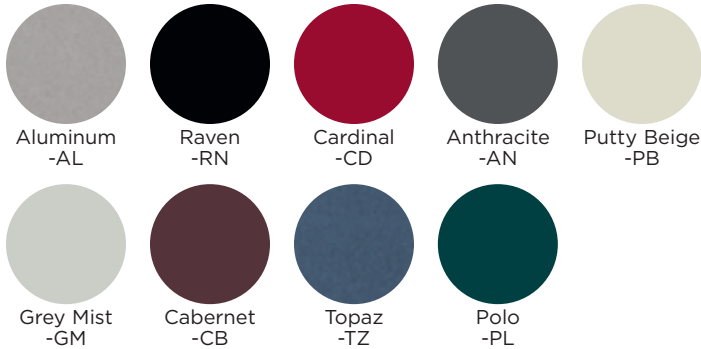

BRETFORD BASICS™

CONTEMPORARY BOOK & UTILITY TRUCK

BOOF7 UPS BOOK & UTILITY TRUCK

BOOF7-RN

FEATURES

- Ships via UPS to save you money.
- Two flat shelves provide space for the storage and transport of media, boxes and equipment.
- Quiet transportation on black 4" designer casters, two with locking brakes. Each caster is load rated for 125 lbs.
- Smooth rounded handles are built into the end panels.
- Durable all-steel construction finished in your choice of nine powder paints provides years of reliable strength.
- Shelves are arc welded into place for maximum strength and minimal assembly, all you do is install the casters.
- Constructed from "prime" steel which has a 25% to 35% post-consumer recycled content.

DIMENSIONS

Overall: 28"w x 18"d x 32-1/4"h
Distance Between Shelves: 13"
Shelf Size: 26"w x 17-1/8"d

WEIGHT AND FREIGHT CLASS

38 lbs., Freight class 125
Ships assembled in one (1) carton pack, just install the casters

CARTON DIMENSIONS, COLOR & UPC CODE

Carton Dimensions: 29-1/2"l x 20"w x 29-1/2"d

BOOF7-AL	Aluminum (metallic)	0 96633 28793 2
BOOF7-RN	Raven	0 96633 28797 0
BOOF7-CD	Cardinal	0 96633 28796 3
BOOF7-AN	Anthracite	0 96633 28794 9
BOOF7-PB	Putty Beige	0 96633 28798 7
BOOF7-GM	Grey Mist	0 96633 28800 7
BOOF7-CB	Cabernet	0 96633 28795 6
BOOF7-TZ	Topaz (metallic)	0 96633 28801 4
BOOF7-PL	Polo	0 96633 28799 4

A HIGHER FORM OF FUNCTION

BRETFORD

11000 SEYMOUR AVENUE
FRANKLIN PARK, ILLINOIS 60131 USA
TOLL FREE PHONE 800-521-9614
PHONE 847-678-2545
TOLL FREE FAX 800-343-1779
FAX 847-678-0852
WWW.BRETFORD.COM