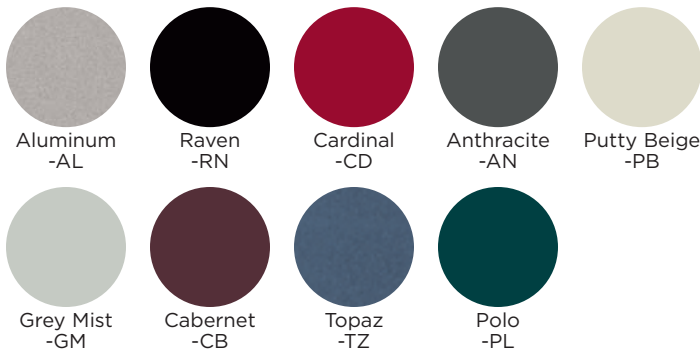

BRETFORD BASICS™

CONTEMPORARY BOOK & UTILITY TRUCK

BOO317 MOBILE BOOK & UTILITY TRUCK

FEATURES

- Ships via UPS.
- Convenient design allows unit to be stored against the wall or a desk.
- Three slant shelves provide ample space for books, binders, audio and video tapes, and reference materials.
- Quiet transportation on black 4" designer twin wheel casters, two with locking brakes.
- Durable all-steel construction finished in nine powder paint options for years of reliable strength.
- Shelves are arc welded into place for maximum strength and minimal assembly, all you do is install the casters.
- Constructed from "prime" steel which has a 25% to 35% post-consumer recycled content. Truck is over 95% recyclable at the end of the product life cycle. All steel Bretford book trucks are certified to GREENGUARD Children & Schools Indoor Air Quality standards.

CARTON DIMENSIONS, COLOR & UPC CODE

| 19-1/4"l x 15-1/4"w x 44"d | | |
|----------------------------|---------------------|-----------------|
| BOO317-AL | Aluminum (metallic) | 0 96633 24961 9 |
| BOO317-RN | Raven | 0 96633 24965 7 |
| BOO317-CD | Cardinal | 0 96633 24927 5 |
| BOO317-AN | Anthracite | 0 96633 24962 6 |
| BOO317-PB | Putty Beige | 0 96633 24966 4 |
| BOO317-GM | Grey Mist | 0 96633 24964 0 |
| BOO317-CB | Cabernet | 0 96633 24963 3 |
| BOO317-TZ | Topaz (metallic) | 0 96633 24968 8 |
| BOO317-PL | Polo | 0 96633 24967 1 |