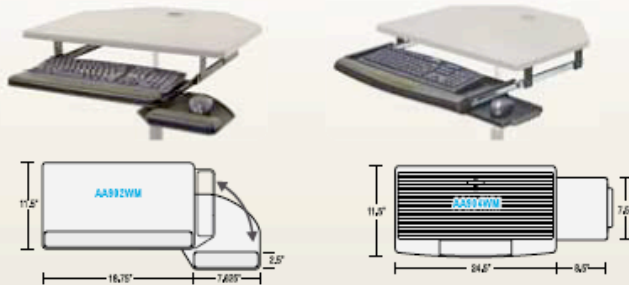

Mobile Workstation

On Wheels

Workstation On Wheels

Mobility

The Workstation On Wheels (WOW) combines generous workspace with space-saving accessibility.

- Desktop or laptop self-contained computer cart
- Effortless height adjustment and mobility
- Platform height adjustment of 28" to 41"
- Pneumatic lift platform with wire controller
- 5-star base with heavy-duty casters (2 lockable)
- Includes cable management system
- Adjustable CPU holder
- Fixed height monitor mount
- Detachable palm rest

Features

Platform measurements:	Base measurements:
- Overall: 26.5"W x 22.5"D	- Diameter: 28"
- Back edge: 11.5"	- Weight capacity: 20 lbs
- Side edge: 15"	
- Thickness: 7/8"	

WOW

Optional WOW Accessories

Custom options available.
Call for details

Keyboard Drawer Slides

Options

Swivel Mouse AA902WM

18.75" platform with left or right swivel-below mouse platform
15" ball bearing slides
Black P-Series Phenolic material
Detachable palm rests

Slide-Out Mouse AA904WM

Keyboard platform and slide-out left or right mousing area
15" ball bearing slides
Includes compartment for supplies
Black molded plastic

Printer Platform

Features

18"x 12" platform with friction squares and metal guards to secure printer
Weight capacity: 9 lbs