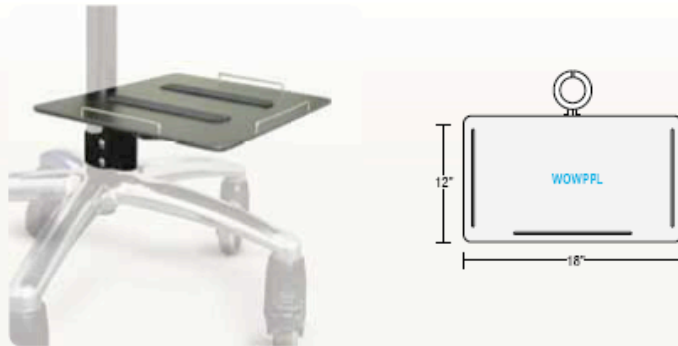

Mobile Workstation

On Wheels

Workstation On Wheels

Mobility

The Workstation On Wheels (WOW) combines generous workspace with space-saving accessibility.

- Desktop or laptop self-contained computer cart
- Effortless height adjustment and mobility
- Platform height adjustment of 28" to 41"
- Pneumatic lift platform with wire controller
- 5-star base with heavy-duty casters (2 lockable)
- Includes cable management system
- Adjustable CPU holder
- Fixed height monitor mount
- Detachable palm rest

Features

Platform measurements:	Base measurements:
- Overall: 26.5"W x 22.5"D	- Diameter: 28"
- Back edge: 11.5"	- Weight capacity: 20 lbs
- Side edge: 15"	
- Thickness: 7/8"	

WOW

Optional WOW Accessories

Custom options available.
Call for details

Keyboard Drawer Slides

Options

Swivel Mouse AA902WM

18.75" platform with left or right swivel-below mouse platform
15" ball bearing slides
Black P-Series Phenolic material
Detachable palm rests

Slide-Out Mouse AA904WM

Keyboard platform and slide-out left or right mousing area
15" ball bearing slides
Includes compartment for supplies
Black molded plastic

Printer Platform

Features

18"x 12" platform with friction squares and metal guards to secure printer
Weight capacity: 9 lbs