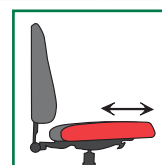

chair height adjustment

adjusts the height of the chair

tilting backrest

allows you to lean back or forward and lock into position

EZ back height adjustment

adjusts while seated to support your back's lumbar area

seat tilting

tilts forward and back for posture support

seat depth adjustment

adjusts seat depth for a wide variety of users