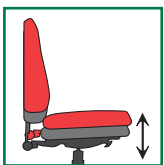

PA59 high back
fabric: rap
arm: KR21

PA53 low back
fabric: reggae
arm: KR200

PA58 fabric back
fabric: rap
arm: JR30

PA57 mid back
fabric: rock
arm: KR25

PA55 mid back
fabric: ebony
arm: JR37

Each chair is value packed with these features:

chair height adjustment

adjusts the height of the chair

tilting backrest

allows you to lean back or forward and lock into position

EZ back height adjustment

adjusts while seated to support your back's lumbar area

seat tilting

tilts forward and back for posture support

seat depth adjustment

adjusts seat depth for a wide variety of users