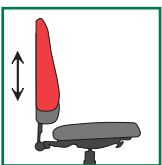

chair height adjustment

adjusts the height of the chair

tilting backrest

allows you to lean back or forward and lock into position

EZ back height adjustment

adjusts while seated to support your back's lumbar area