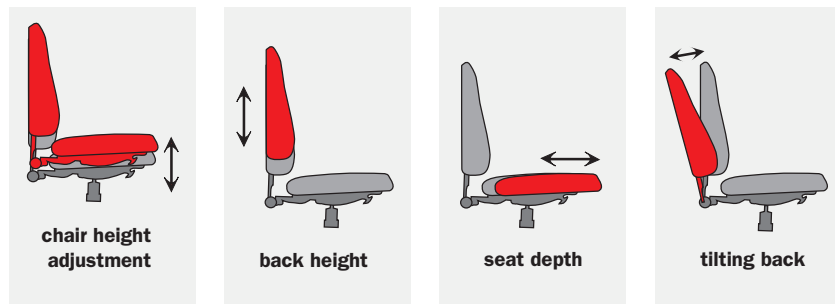

Ease-of-use comes from the standard Grande Spider Package (GSP) that takes the guesswork out of footring adjustment and gives CLS chairs superior mobility.

CL55 (shown w/KR200 arms) Ideal fit for users who value mobility and ease-of-use

CLS61 (shown w/JR37 arms) Attractive and versatile stool with the amazing contours and "sit" of the PA55

CLS53 (shown w/KR24 arms)
Great for petite to medium builds and
based on the design of the PA53

CLS57 (shown w/JR37 arms) Extra
generous seat and back and a design
inspired by the PA57

7" pneumatic cylinder
(maximum seat height
w/GSP is same as stool
with a 10" cylinder)

20" diameter flat
footring at 11"
optimal fixed height

1.25" diameter,
13+ gauge, rugged
steel chrome spider
base (designed to
pass 3000 lbs.
static load tests)

Super-sized and
adaptable, Grande
Soft Casters (works on
most floor surfaces)

classic lab stool adjustments

Certain combinations are so perfect that you can hardly imagine one thing without the other. Our Grande Spider Package is like that. Combining adaptable 75mm Grande soft Casters, a 7"chrome cylinder, and a chrome spider base with ideally positioned footing... It's a mouthful, but listing the GSP's many benefits is the hard part; using it is easy.