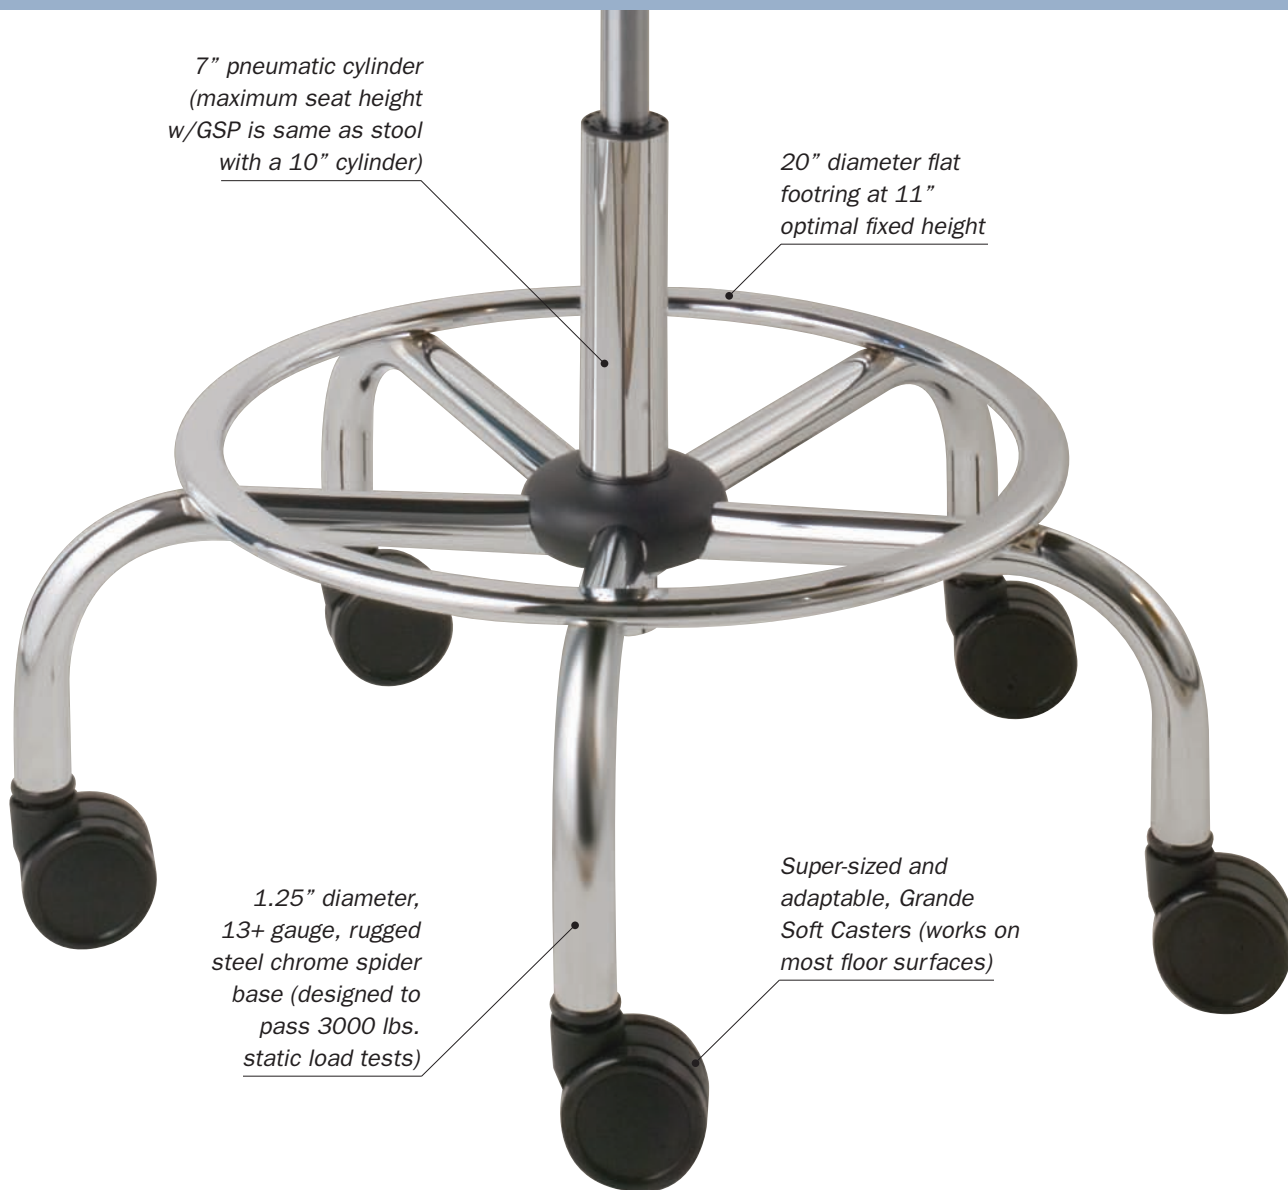

Ease-of-use comes from the standard Grande Spider Package (GSP) that takes the guesswork out of footring adjustment and gives CLS chairs superior mobility.

CL55 (shown w/KR200 arms) Ideal fit for users who value mobility and ease-of-use

CLS61 (shown w/JR37 arms) Attractive and versatile stool with the amazing contours and "sit" of the PA55

CLS53 (shown w/KR24 arms)
Great for petite to medium builds and
based on the design of the PA53

CLS57 (shown w/JR37 arms) Extra
generous seat and back and a design
inspired by the PA57

7" pneumatic cylinder
(maximum seat height
w/GSP is same as stool
with a 10" cylinder)

20" diameter flat
footring at 11"
optimal fixed height

1.25" diameter,
13+ gauge, rugged
steel chrome spider
base (designed to
pass 3000 lbs.
static load tests)

Super-sized and
adaptable, Grande
Soft Casters (works on
most floor surfaces)

classic lab stool adjustments

Certain combinations are so perfect that you can hardly imagine one thing without the other. Our Grande Spider Package is like that. Combining adaptable 75mm Grande soft Casters, a 7"chrome cylinder, and a chrome spider base with ideally positioned footing... It's a mouthful, but listing the GSP's many benefits is the hard part; using it is easy.