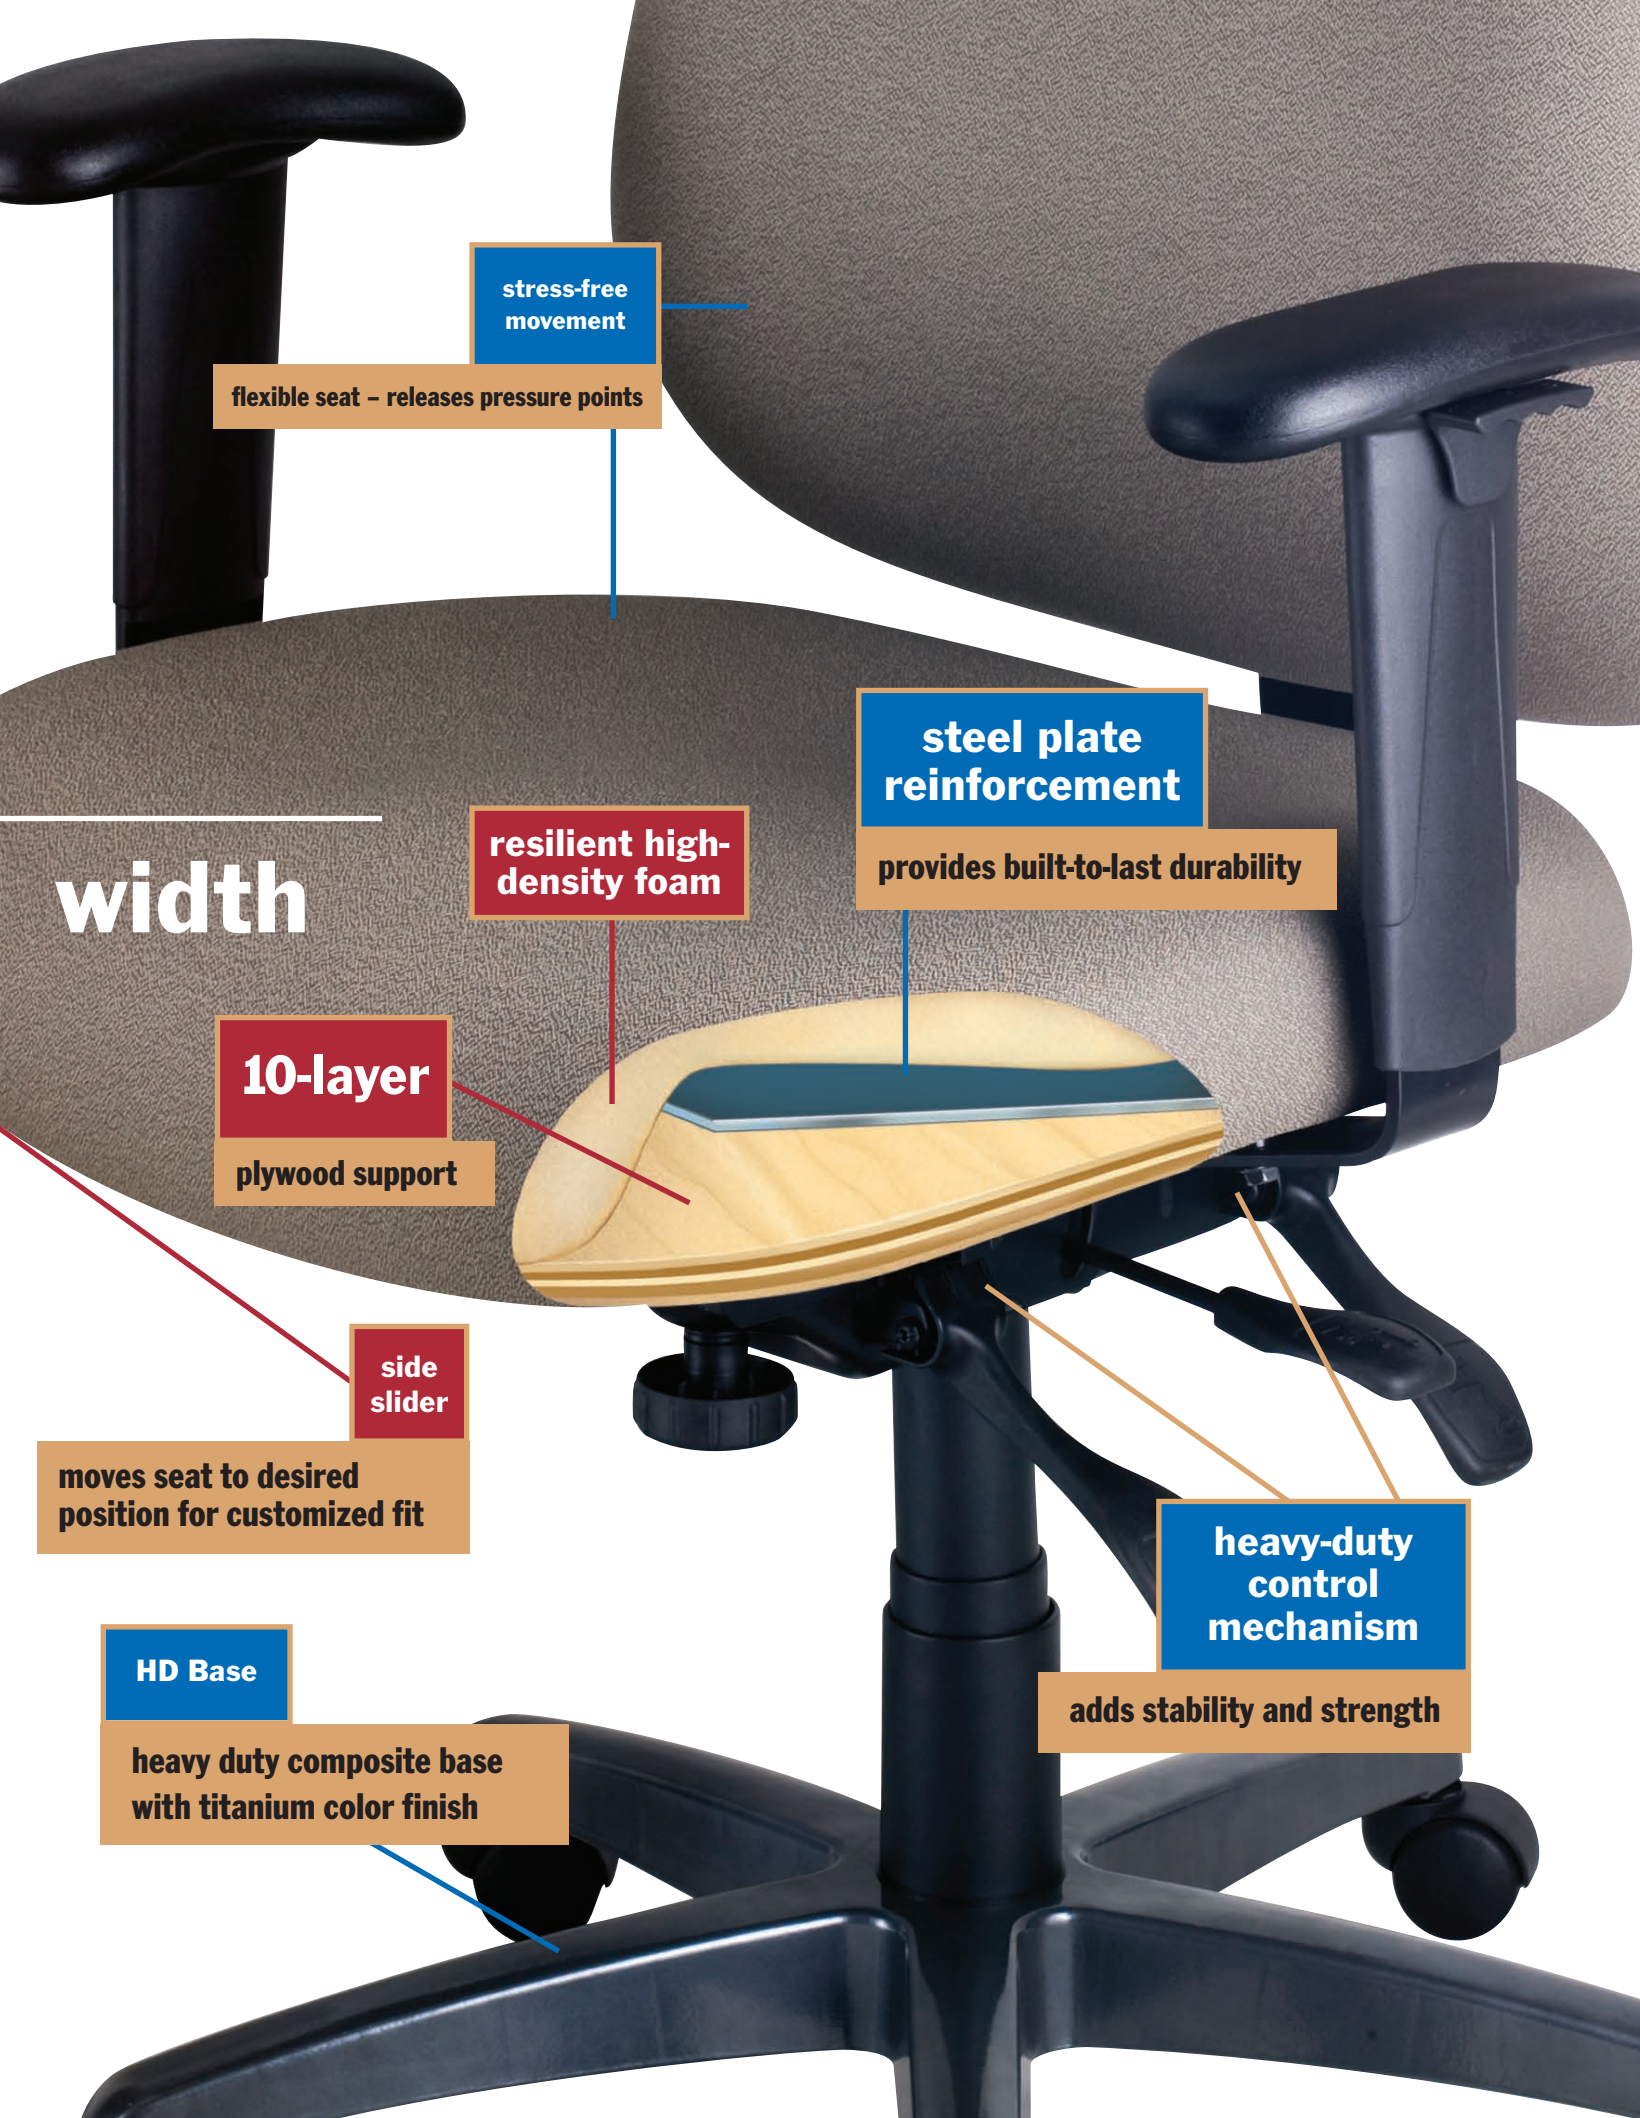

m the maxwell 24-7 collection

Full size. Full support. 24-7.

office**master**

www.officemaster.com

the maxwell collection

Full size. Full strength. Full support. The Maxwell is the heavyweight champion of all office chairs. With wide-body design, heavy-duty construction and full-posture support, its strength and durability support users up to 400 lbs.

MXIU84 mid back
arms: JR-90

24"
seat

MXIU88 high back
arms: JR-77

maxwell features

- spacious seat – 24 inches wide
- heavy-duty gas cylinder allows seat height to adjust to any comfort level
- durable sliding seat accommodates users both tall and short
- heavy-duty mechanism allows independently adjustable movement
- tension control adjusts seat to individual preference
- rounded-corner back design provides full support & pleasing visual appeal
- e-z back height (ratchet back) adjustment

stress-free movement

flexible seat – releases pressure points

resilient high-density foam

steel plate reinforcement

provides built-to-last durability

width

10-layer

plywood support

side slider

moves seat to desired position for customized fit

heavy-duty control mechanism

adds stability and strength

HD Base

heavy duty composite base with titanium color finish

the maxwell collection options