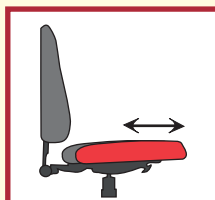

JR-77
Finger-grip T-armrests. Height adjustable. Black. Soft arm pads.

JR-90
Open-loop arms. Height adjustable. Black. Bolts on.

JR-PD
Fold-away. Height adjustable. Durasoft arm pads.

(New) KR-48
Contoured loop arms. Fixed height. Soft padding.

seat adjustments

EZ Back Height adjustment

Seat Slider

Chair Height Adjustment

Tension Adjustment

Seat Tilting

Back Adjustment

special information: