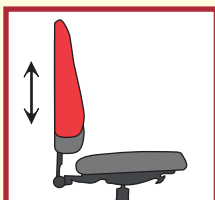

JR-77
Finger-grip T-armrests. Height adjustable. Black. Soft arm pads.

JR-90
Open-loop arms. Height adjustable. Black. Bolts on.

JR-PD
Fold-away. Height adjustable. Durasoft arm pads.

(New) KR-48
Contoured loop arms. Fixed height. Soft padding.

seat adjustments

EZ Back Height adjustment

Seat Slider

Chair Height Adjustment

Tension Adjustment

Seat Tilting

Back Adjustment

special information: