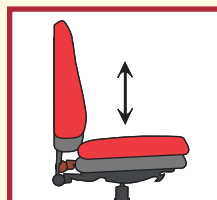

JR-77
Finger-grip T-armrests. Height adjustable. Black. Soft arm pads.

JR-90
Open-loop arms. Height adjustable. Black. Bolts on.

JR-PD
Fold-away. Height adjustable. Durasoft arm pads.

(New) KR-48
Contoured loop arms. Fixed height. Soft padding.

seat adjustments

EZ Back Height adjustment

Seat Slider

Chair Height Adjustment

Tension Adjustment

Seat Tilting

Back Adjustment

special information: