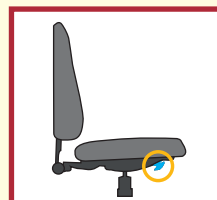

JR-77
Finger-grip T-armrests. Height adjustable. Black. Soft arm pads.

JR-90
Open-loop arms. Height adjustable. Black. Bolts on.

JR-PD
Fold-away. Height adjustable. Durasoft arm pads.

(New) KR-48
Contoured loop arms. Fixed height. Soft padding.

seat adjustments

EZ Back Height adjustment

Seat Slider

Chair Height Adjustment

Tension Adjustment

Seat Tilting

Back Adjustment

special information: