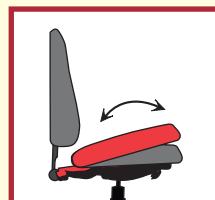

JR-77
Finger-grip T-armrests. Height adjustable. Black. Soft arm pads.

JR-90
Open-loop arms. Height adjustable. Black. Bolts on.

JR-PD
Fold-away. Height adjustable. Durasoft arm pads.

(New) KR-48
Contoured loop arms. Fixed height. Soft padding.

seat adjustments

EZ Back Height adjustment

Seat Slider

Chair Height Adjustment

Tension Adjustment

Seat Tilting

Back Adjustment

special information: