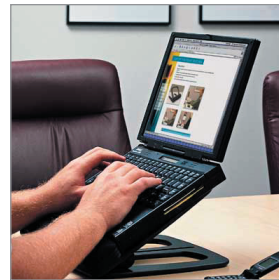

## Portable Laptop Station

The WorkRite TravelRite™ portable laptop station is designed for the highly mobile laptop user. The TravelRite can be used in an office environment or on the go. Laptop computers create several unique ergonomic challenges when it comes to user comfort and safety. The TravelRite, used alone or with other ergonomic accessories, improves posture, reduces risk of repetitive strain injuries, and improves user comfort. Auditors, consultants, and other avid laptop users agree the TravelRite offers essential ergonomic flexibility to use laptop computers comfortably.

**In The Office** – TravelRite can be used as a stand-alone support for the laptop. Used with a full size keyboard and mouse, TravelRite improves head, neck and shoulder positions by adjusting the laptop display into comfortable viewing positions. The addition of full size keyboard and mouse on the desktop or on a keyboard arm and platform complete the transition from mobile to office.

**On The Fly** – TravelRite allows the user to set viewing height of the display while creating comfortable keying positions and wrist support. TravelRite's compact design fits neatly onto the tray table on the airline or on the desk at the hotel.

**Flexible** – TravelRite features simple height and angle adjustment using a unique slide-bar design. Adjustable palm support can easily match the height of the laptop for a perfect fit.

**Comfortable** – JelRite™ ergonomic padded palm support relieves pressure on the carpal tunnel nerve, improving user comfort. The palm support is upholstered in our durable high quality LeatheRite™ material made of 100% nylon for a lifetime of use and comfort.